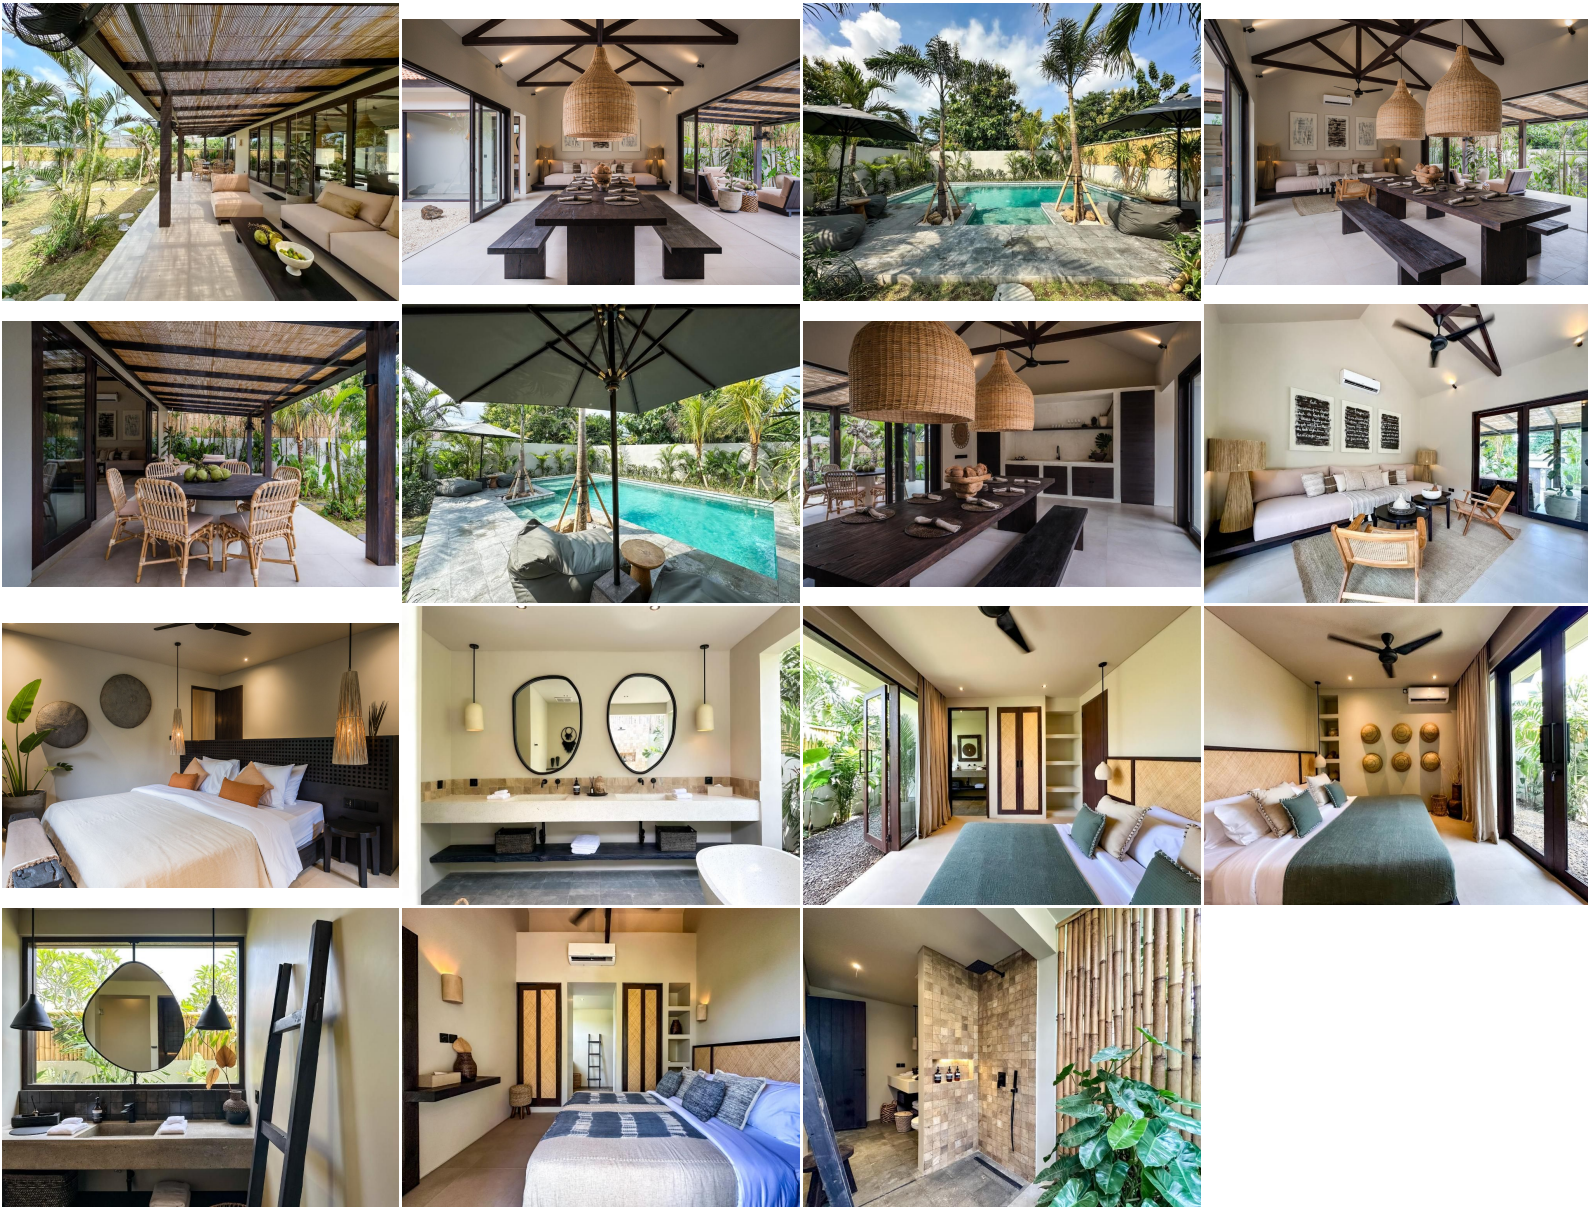

GD&ASSOCIATES

GD&ASSOCIATES *by Gilles Demunter*®

©2021 PT SURGA TROPIS HIDUP. ALL RIGHTS RESERVED

www.gillesdemunter.com | info@gillesdemunter.com | +(62)819-99-971-591

GD Headquarters @ Made's Warung Unit #5, Jalan Raya Seminyak,
Seminyak, Kecamatan Kuta, Kabupaten Badung, Bali 80361, Indonesia.